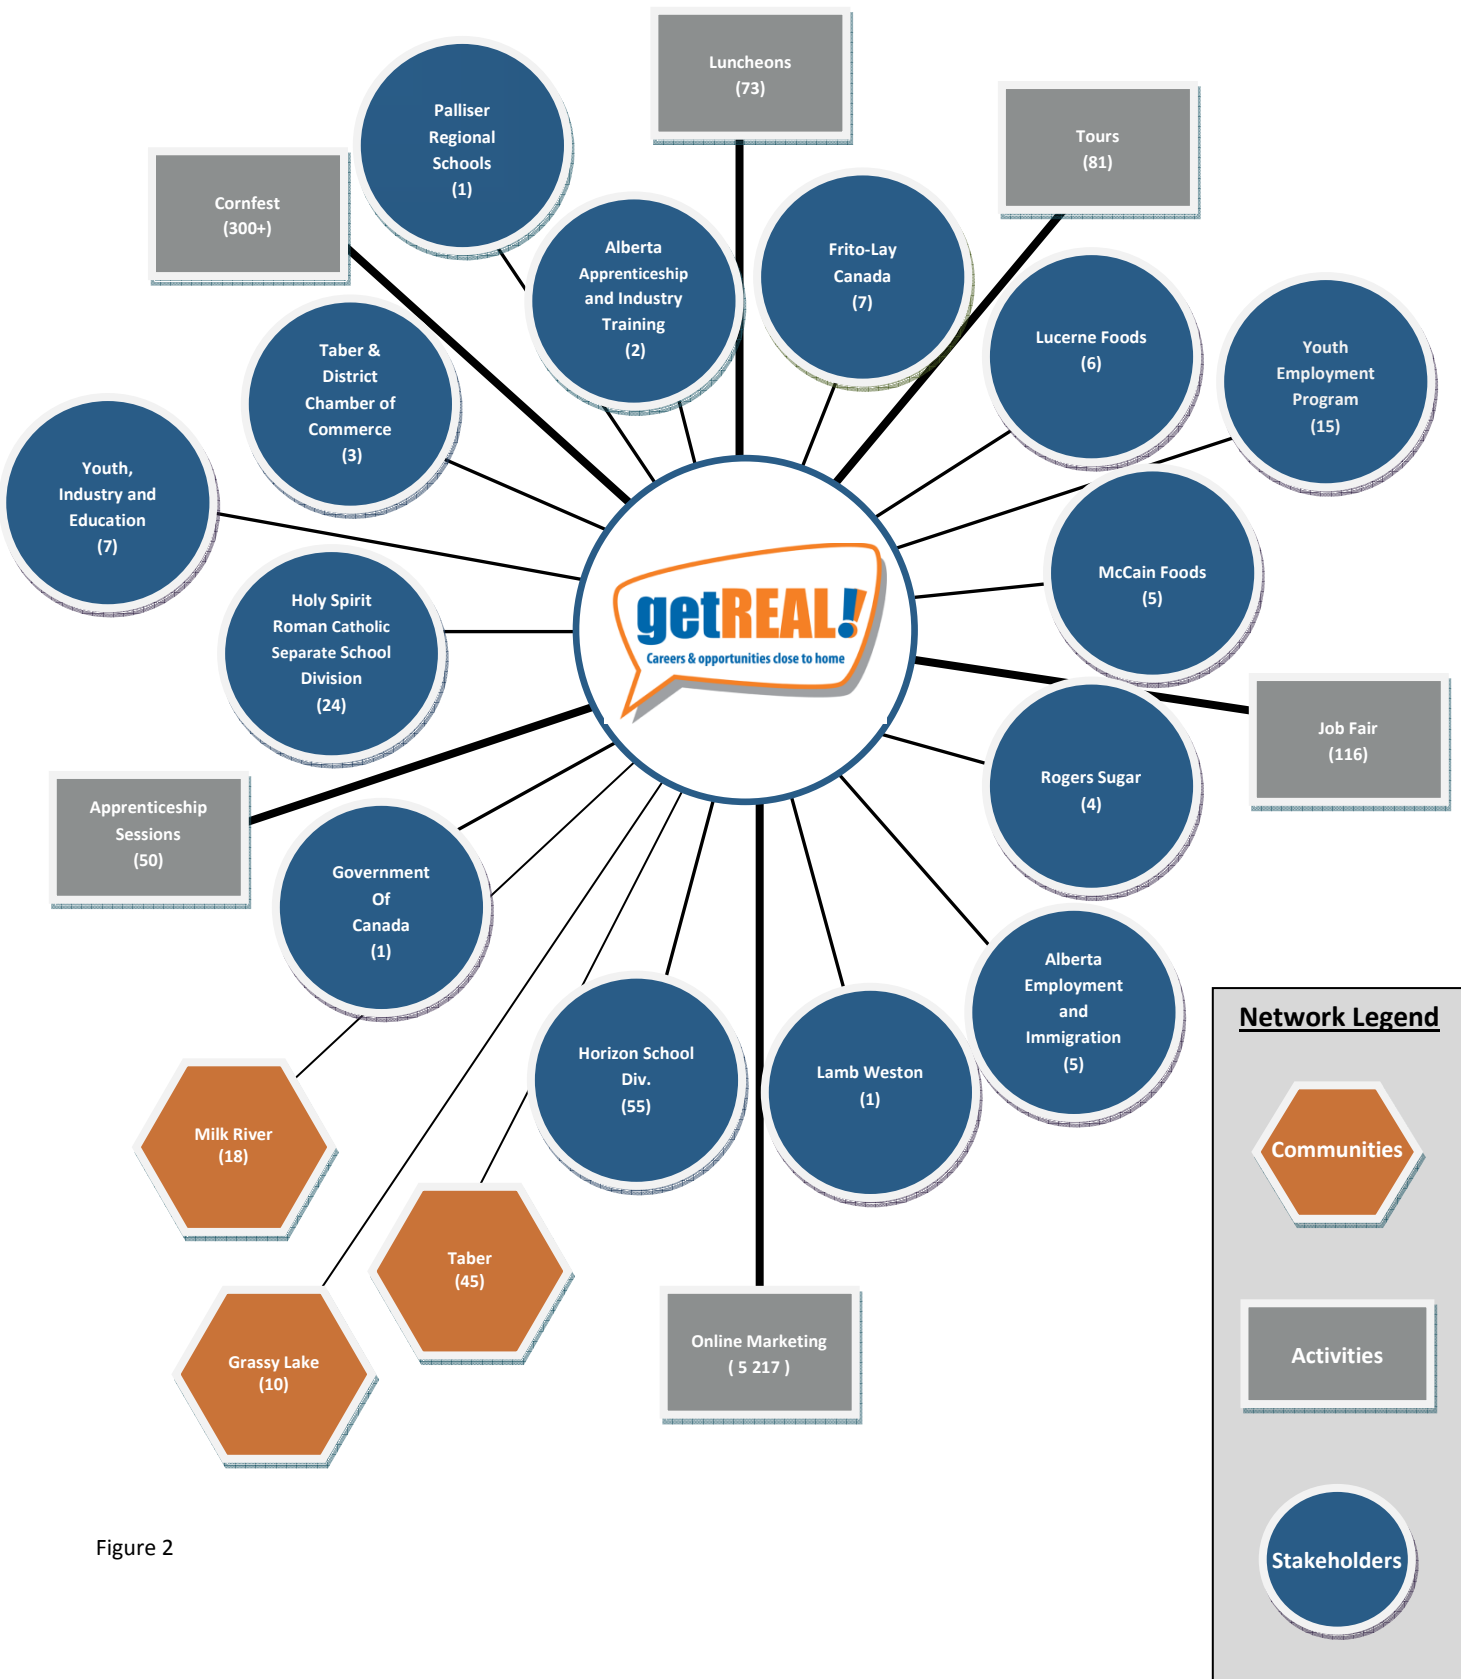

Community Connections Network

Face-to-Face Unique Contacts = 557

Virtual Contacts = 5217

Total Contacts = 5774

Figure 2